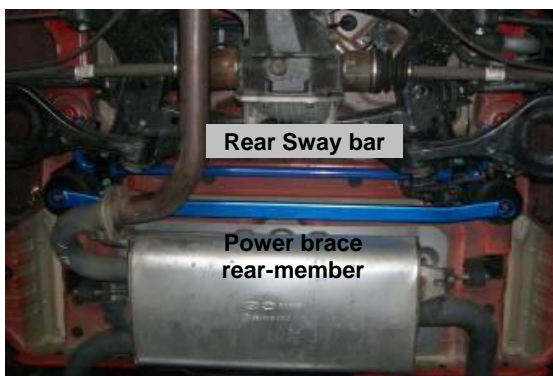

STRUT BAR/POWER BRACES

Front Strut bar		HY1 540 A	£123.44	
Power Braces	Front	HY1 492 F	£156.35	
	Centre side	HY1 492 CS	£106.98	
	Rear member	HY1 492 RM	£69.95