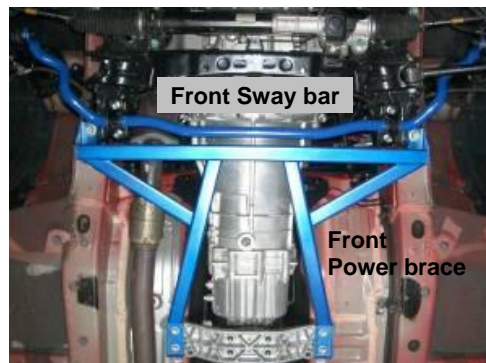

STRUT BAR/POWER BRACES

Front Strut bar		HY1 540 A	£123.44	
Power Braces	Front	HY1 492 F	£156.35	
	Centre side	HY1 492 CS	£106.98	
	Rear member	HY1 492 RM	£69.95